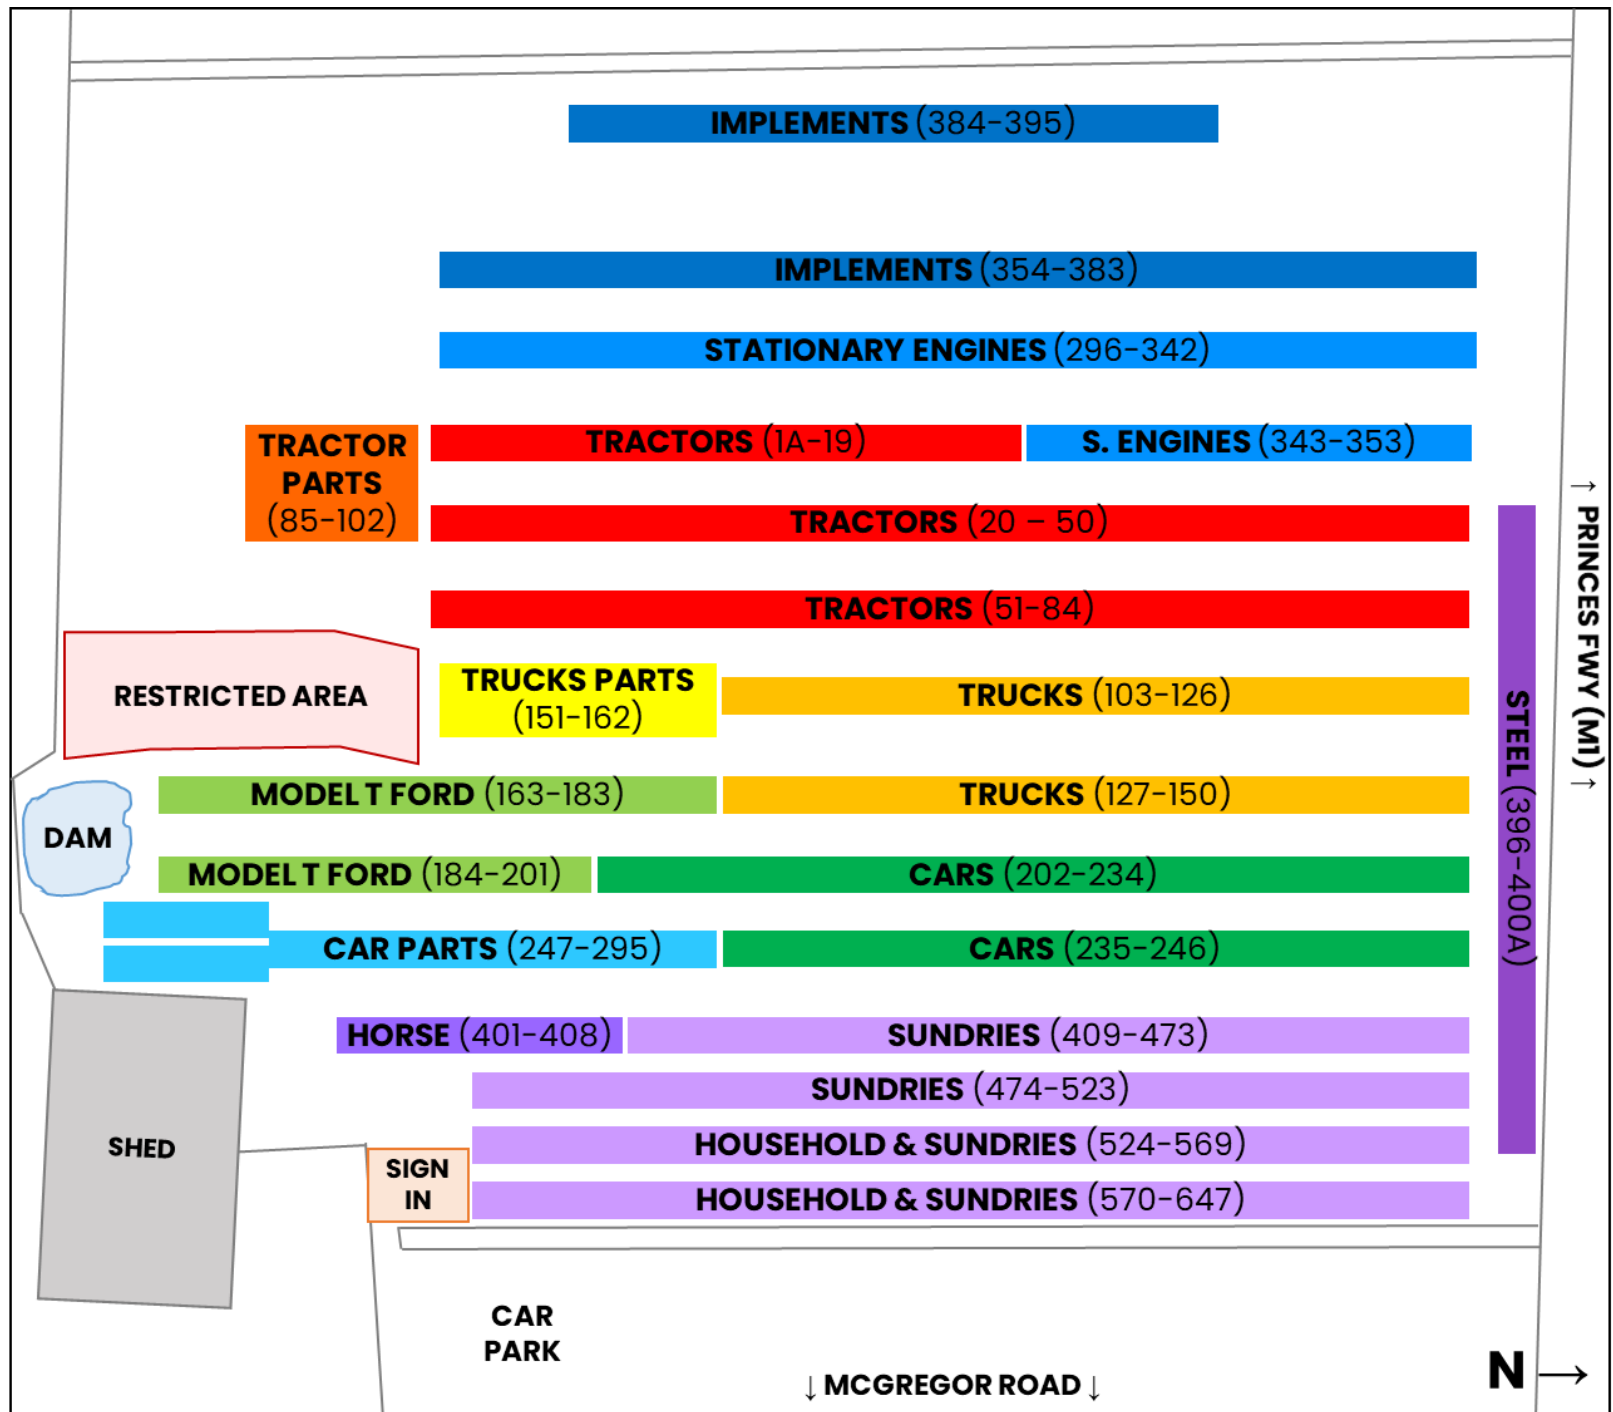

Lot Map

Category	Lot Numbers
■ Tractors	1A-84
■ Tractor Parts	85-102
■ Trucks	103-150
■ Truck Parts	151-162
■ Model T Ford	163-201
■ Cars	202-246
■ Car Parts	247-295
■ Stationary Engines	296-353
■ Implements	354-395
■ Steel	396-400A
■ Horse Drawn	401-408
■ Household and Sundries	409-647